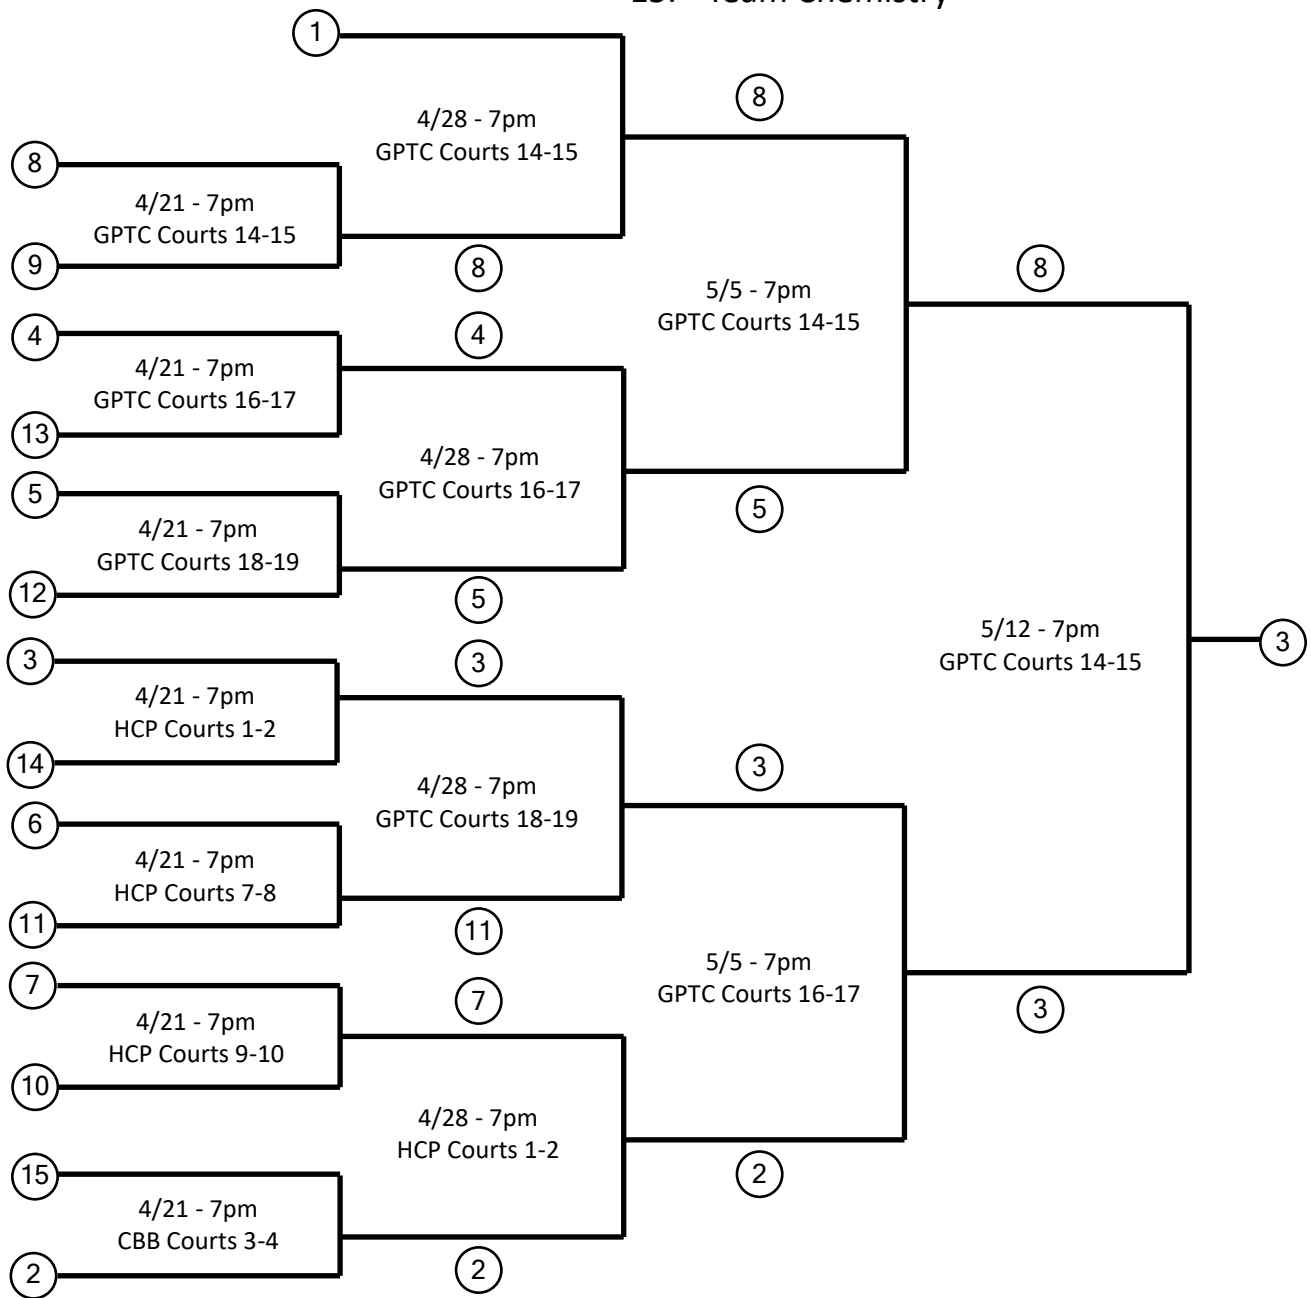

# 3.5 Tuesday

Matches start 30 minutes after listed time

1. Sweet Spot
2. Hall of Framers
3. Irvine Iron Man
4. Unstrung Heroes
5. Unforced Terrors
6. Tennis Variance Authority (TVA)
7. zeros
8. Northpark's Talents
9. String Courtet

# 3.5 Thursday

Matches start 30 minutes after listed time

- |                                |                            |
|--------------------------------|----------------------------|
| 1. Bestteas                    | 8. Lobsters, Inc.          |
| 2. The Irvine Bagel Co.        | 9. Just Hit The Ball       |
| 3. Irvine Sunshine Tennis Club | 10. Team Awesome           |
| 4. One Hit Wonders             | 11. Smash It               |
| 5. Over The Net                | 12. Backhanded Compliments |
| 6. Makeup Sets                 | 13. String Theory          |
| 7. we hit that                 | 14. Natural Guts           |
|                                | 15. Team Chemistry         |

# 4.0 Wednesday

Matches start 30 minutes after listed time

- |                        |                       |
|------------------------|-----------------------|
| 1. Crank & Spank       | 10. Balls of Furry    |
| 2. Win Sum Dim Sum     | 11. Dirty Birds       |
| 3. Magic Mike The Ocho | 12. Royal Challengers |
| 4. My Pace or Yours    | 13. Love Lobsters     |
| 5. Whiskey Business    | 14. Smoking Aces      |
| 6. Swiper              | 15. Kiss My Ace       |
| 7. Spring Swing        | 16. Deuce Bags        |
| 8. Slammers            | 17. Highball          |
| 9. Al Pastor           |                       |

# 4.0 Thursday

Matches start 30 minutes after listed time

1. Boot Camp
2. Fu Fighters
3. No Bagel!

Team that wins two team matches will be champion.

In the event of a three team tie, the team with the highest games winning % will be champion.