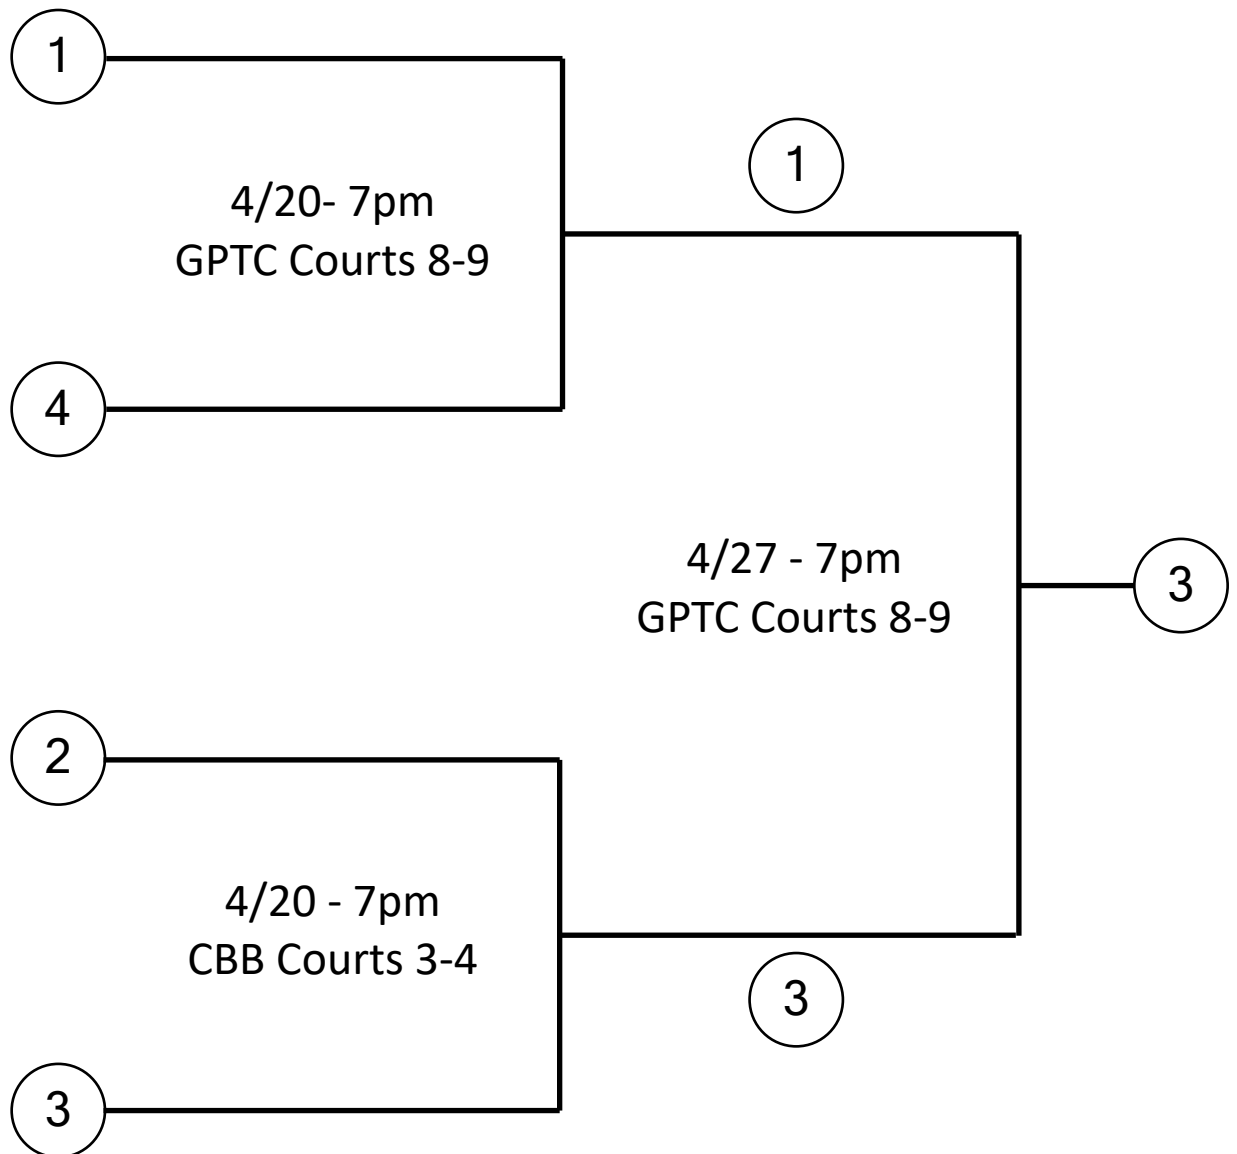

# 3.5 Tuesday

Matches start 30 minutes after listed time

1. Sweet Spot
2. Hall of Framers
3. Irvine Iron Man
4. Unstrung Heroes
5. Unforced Terrors
6. Tennis Variance Authority (TVA)
7. zeros
8. Northpark's Talents
9. String Courtet

# 3.5 Thursday

Matches start 30 minutes after listed time

- |                                |                            |
|--------------------------------|----------------------------|
| 1. Bestteas                    | 8. Lobsters, Inc.          |
| 2. The Irvine Bagel Co.        | 9. Just Hit The Ball       |
| 3. Irvine Sunshine Tennis Club | 10. Team Awesome           |
| 4. One Hit Wonders             | 11. Smash It               |
| 5. Over The Net                | 12. Backhanded Compliments |
| 6. Makeup Sets                 | 13. String Theory          |
| 7. we hit that                 | 14. Natural Guts           |
|                                | 15. Team Chemistry         |

# 4.0 Wednesday

Matches start 30 minutes after listed time

- |                        |                       |
|------------------------|-----------------------|
| 1. Crank & Spank       | 10. Balls of Furry    |
| 2. Win Sum Dim Sum     | 11. Dirty Birds       |
| 3. Magic Mike The Ocho | 12. Royal Challengers |
| 4. My Pace or Yours    | 13. Love Lobsters     |
| 5. Whiskey Business    | 14. Smoking Aces      |
| 6. Swiper              | 15. Kiss My Ace       |
| 7. Spring Swing        | 16. Deuce Bags        |
| 8. Slammers            | 17. Highball          |
| 9. Al Pastor           |                       |

# 4.0 Thursday

Matches start 30 minutes after listed time

1. Boot Camp
2. Fu Fighters
3. No Bagel!

Team that wins two team matches will be champion.

In the event of a three team tie, the team with the highest games winning % will be champion.