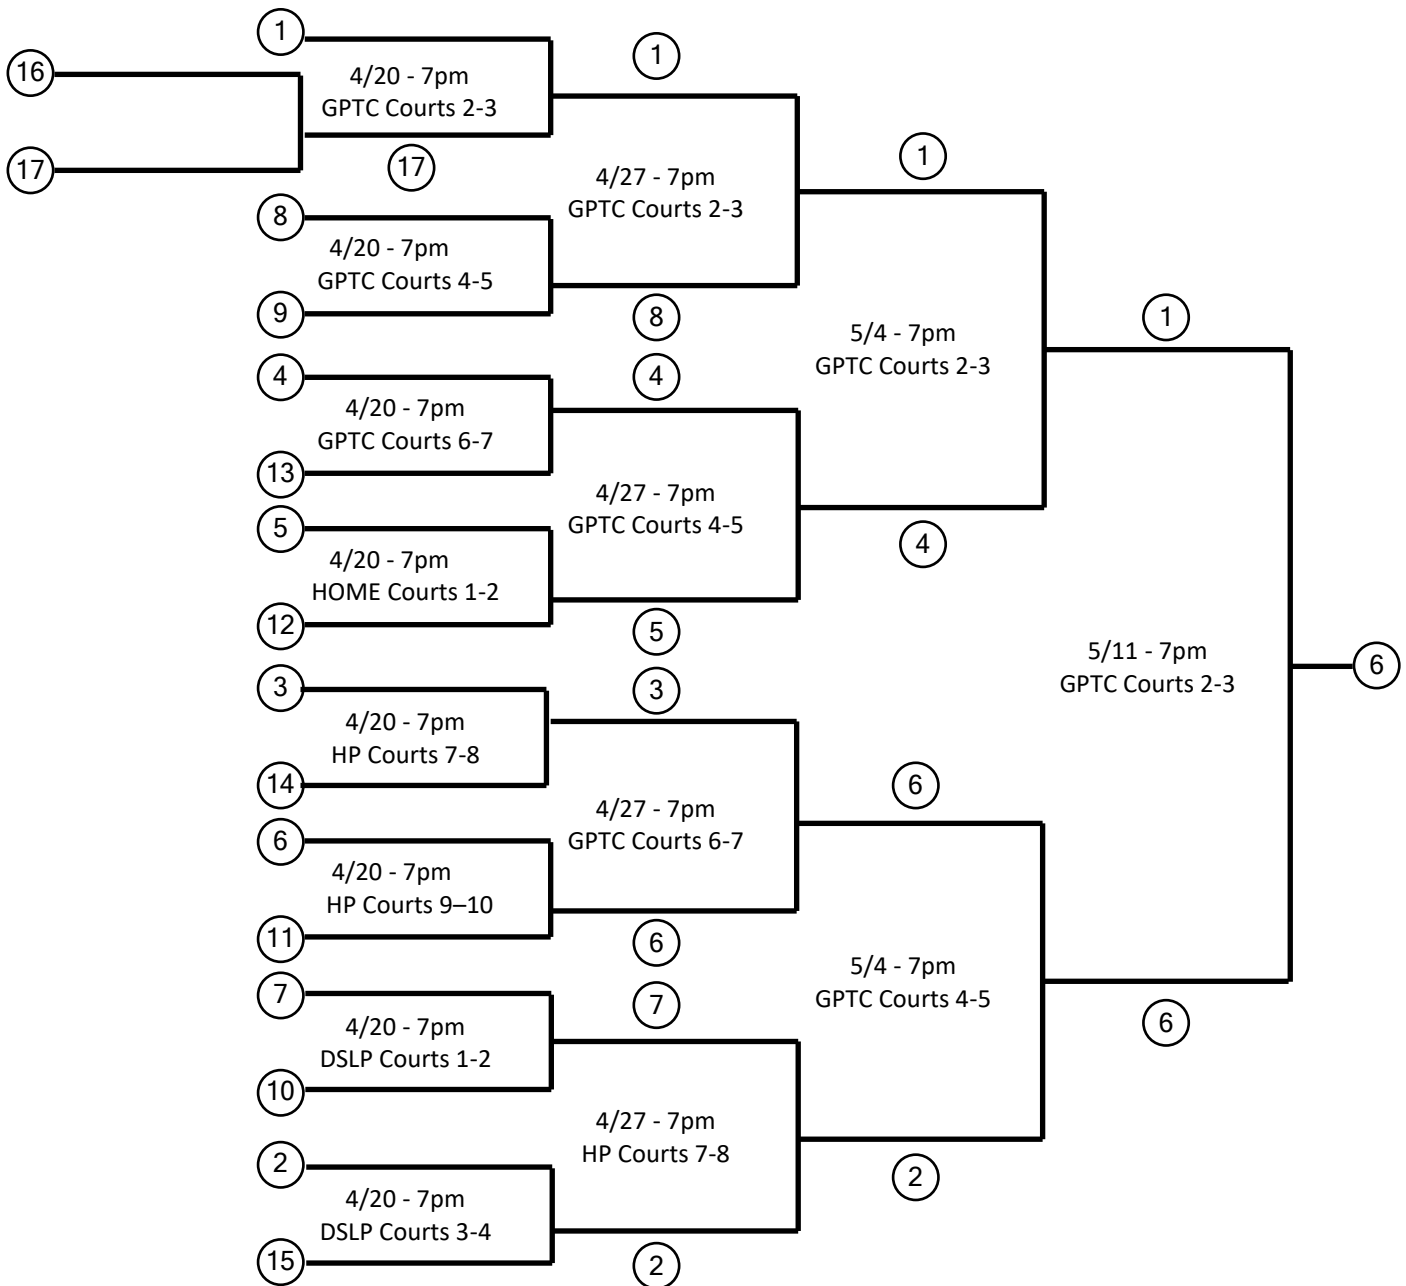

# 3.5 Tuesday

Matches start 30 minutes after listed time

1. Sweet Spot
2. Hall of Framers
3. Irvine Iron Man
4. Unstrung Heroes
5. Unforced Terrors
6. Tennis Variance Authority (TVA)
7. zeros
8. Northpark's Talents
9. String Courtet

# 3.5 Thursday

Matches start 30 minutes after listed time

- |                                |                            |
|--------------------------------|----------------------------|
| 1. Bestteas                    | 8. Lobsters, Inc.          |
| 2. The Irvine Bagel Co.        | 9. Just Hit The Ball       |
| 3. Irvine Sunshine Tennis Club | 10. Team Awesome           |
| 4. One Hit Wonders             | 11. Smash It               |
| 5. Over The Net                | 12. Backhanded Compliments |
| 6. Makeup Sets                 | 13. String Theory          |
| 7. we hit that                 | 14. Natural Guts           |
|                                | 15. Team Chemistry         |

# 4.0 Wednesday

Matches start 30 minutes after listed time

- |                        |                       |
|------------------------|-----------------------|
| 1. Crank & Spank       | 10. Balls of Furry    |
| 2. Win Sum Dim Sum     | 11. Dirty Birds       |
| 3. Magic Mike The Ocho | 12. Royal Challengers |
| 4. My Pace or Yours    | 13. Love Lobsters     |
| 5. Whiskey Business    | 14. Smoking Aces      |
| 6. Swiper              | 15. Kiss My Ace       |
| 7. Spring Swing        | 16. Deuce Bags        |
| 8. Slammers            | 17. Highball          |
| 9. Al Pastor           |                       |

# 4.0 Thursday

Matches start 30 minutes after listed time

1. Boot Camp
2. Fu Fighters
3. No Bagel!

Team that wins two team matches will be champion.

In the event of a three team tie, the team with the highest games winning % will be champion.