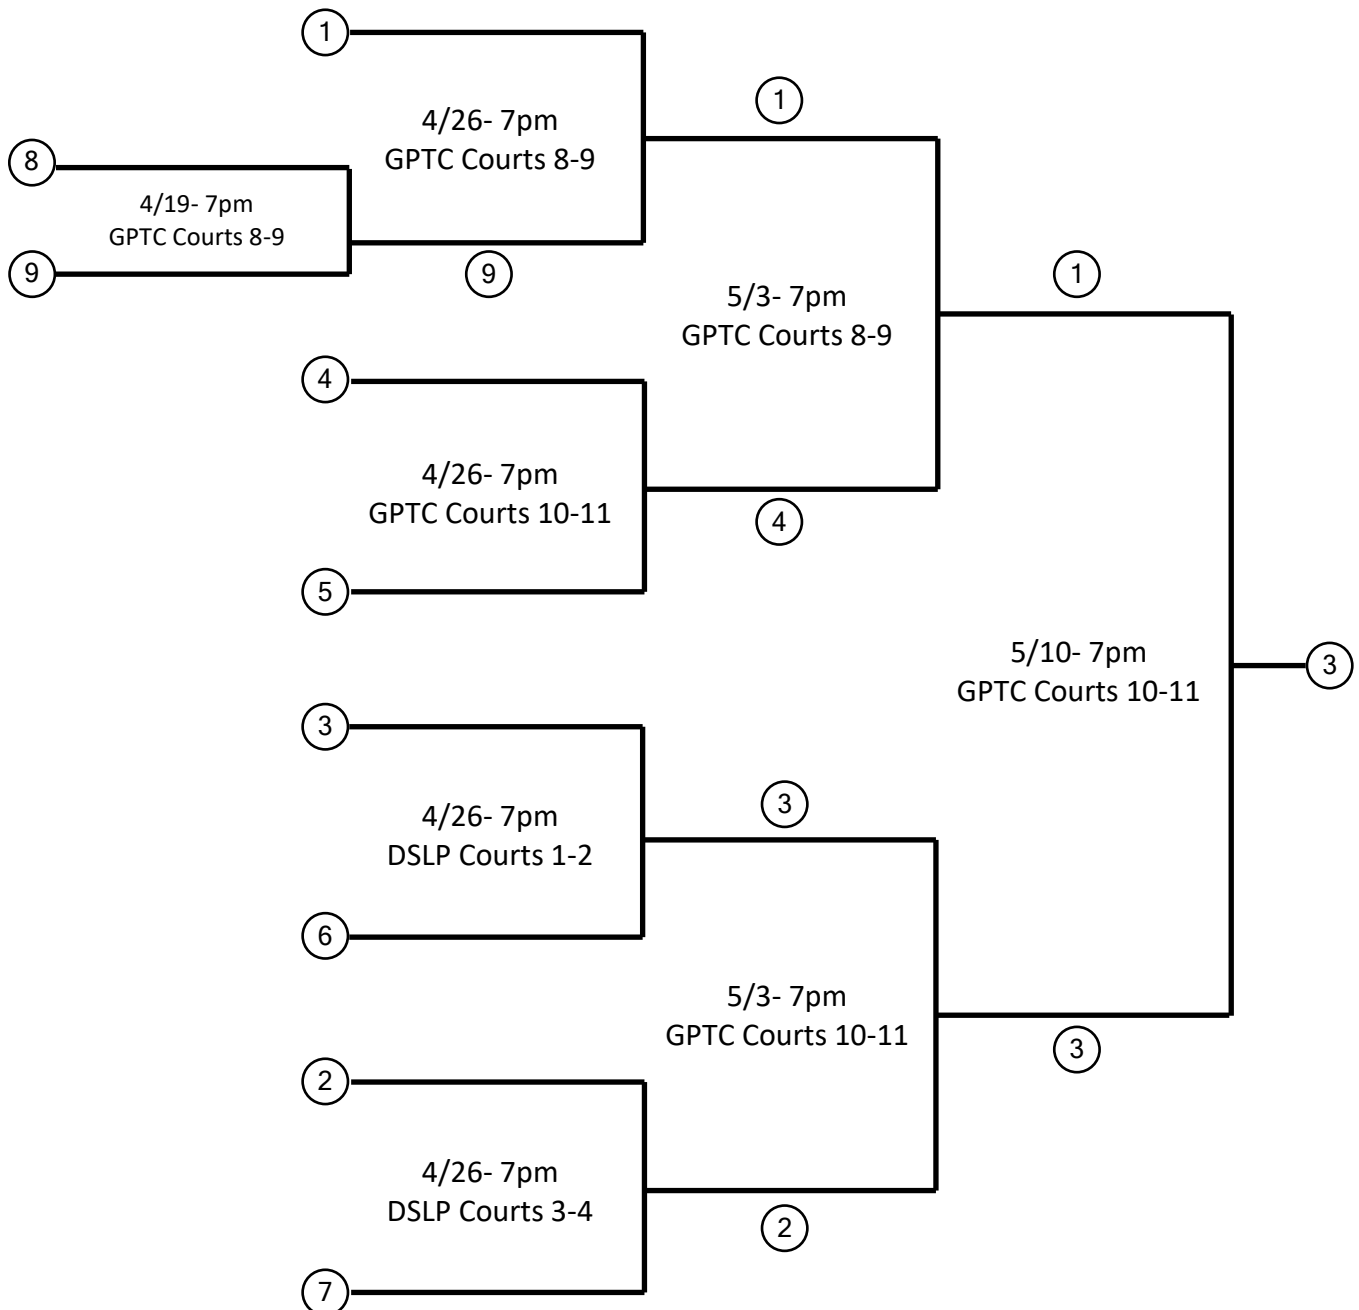

# 3.5 Tuesday

Matches start 30 minutes after listed time

1. Sweet Spot
2. Hall of Framers
3. Irvine Iron Man
4. Unstrung Heroes
5. Unforced Terrors
6. Tennis Variance Authority (TVA)
7. zeros
8. Northpark's Talents
9. String Courtet

# 3.5 Thursday

Matches start 30 minutes after listed time

- |                                |                            |
|--------------------------------|----------------------------|
| 1. Bestteas                    | 8. Lobsters, Inc.          |
| 2. The Irvine Bagel Co.        | 9. Just Hit The Ball       |
| 3. Irvine Sunshine Tennis Club | 10. Team Awesome           |
| 4. One Hit Wonders             | 11. Smash It               |
| 5. Over The Net                | 12. Backhanded Compliments |
| 6. Makeup Sets                 | 13. String Theory          |
| 7. we hit that                 | 14. Natural Guts           |
|                                | 15. Team Chemistry         |

# 4.0 Wednesday

Matches start 30 minutes after listed time

- |                        |                       |
|------------------------|-----------------------|
| 1. Crank & Spank       | 10. Balls of Furry    |
| 2. Win Sum Dim Sum     | 11. Dirty Birds       |
| 3. Magic Mike The Ocho | 12. Royal Challengers |
| 4. My Pace or Yours    | 13. Love Lobsters     |
| 5. Whiskey Business    | 14. Smoking Aces      |
| 6. Swiper              | 15. Kiss My Ace       |
| 7. Spring Swing        | 16. Deuce Bags        |
| 8. Slammers            | 17. Highball          |
| 9. Al Pastor           |                       |

# 4.0 Thursday

Matches start 30 minutes after listed time

1. Boot Camp
2. Fu Fighters
3. No Bagel!

Team that wins two team matches will be champion.

In the event of a three team tie, the team with the highest games winning % will be champion.