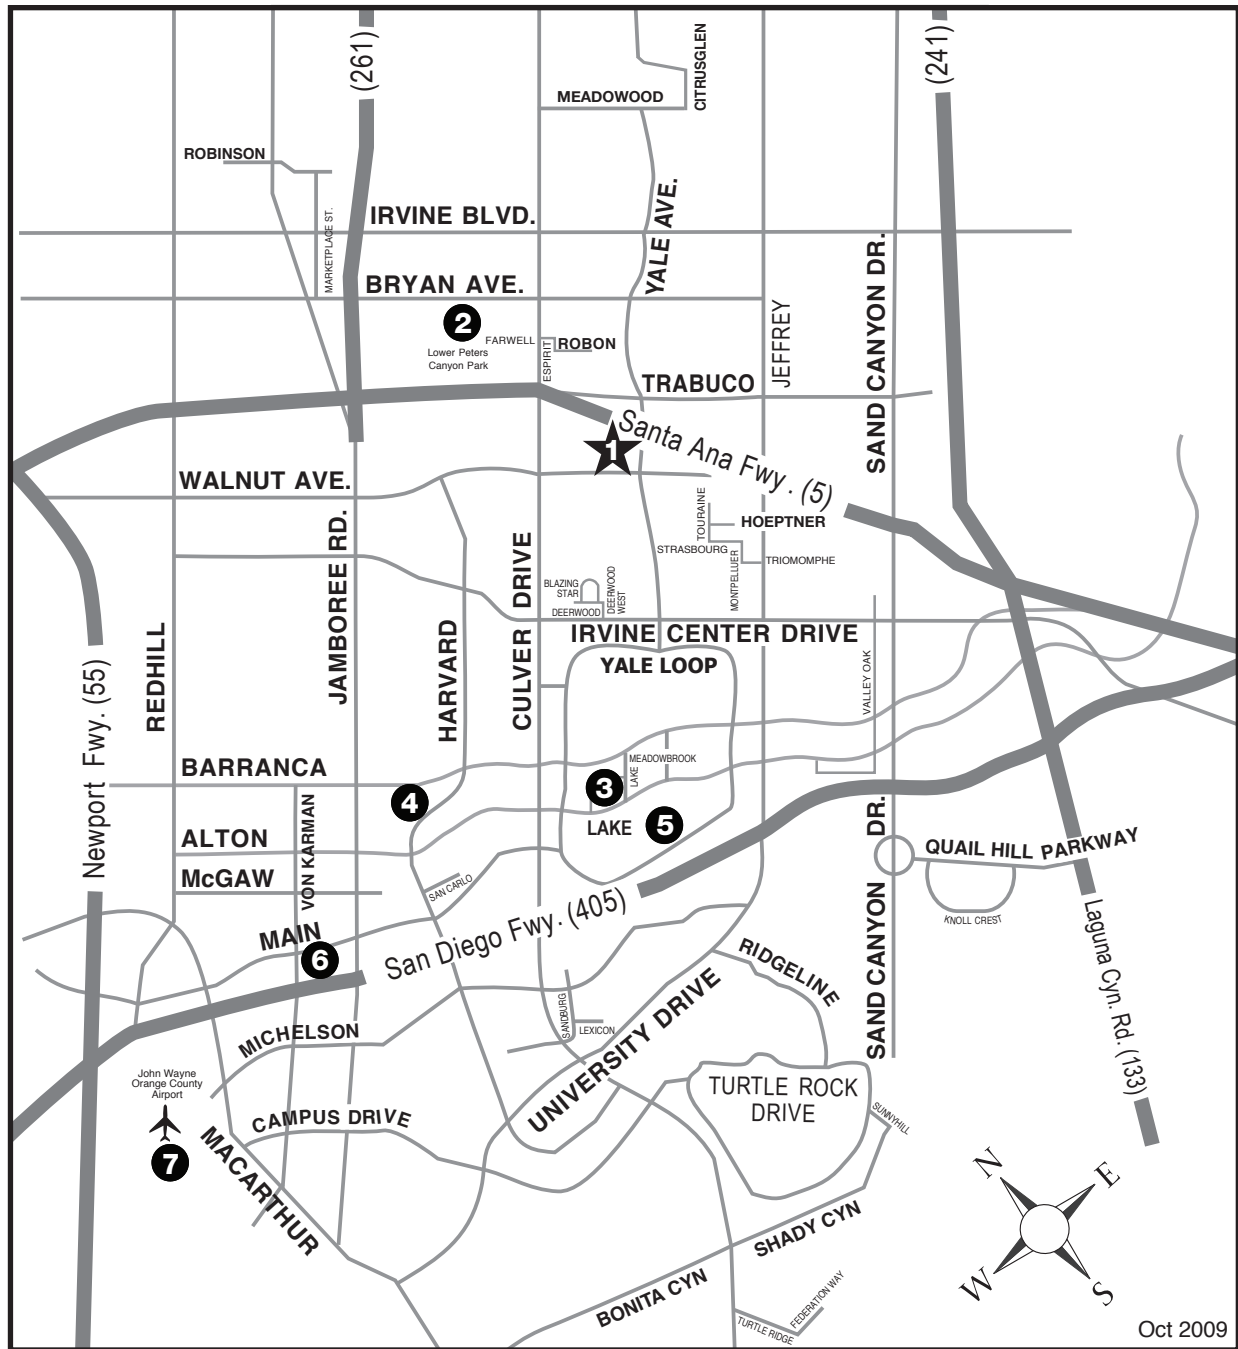

## USTA National Opens Tournament Map

Oct 2009

NUMBER	SITE	ADDRESS
1	Heritage Community Park (HCP)	14300 Yale Ave. Irvine, CA 92604
2	Lower Peters Canyon Community Park (LPCCP)	3901 Farwell Ave. Irvine, CA 92602
3	Woodbridge High School (WHS)	2 Meadowbrook Irvine, CA 92604
4	Colonel Bill Barber Community Park (CBBCP)	16 Civic Center Pl. Irvine, CA 92606
5	Woodbridge Tennis Club: South Lake (WTCSL)	500 Springbrook, Irvine, CA 92614
6	Irvine Marriott Hotel	18000 Von Karman, Irvine, CA 92612
7	John Wayne Orange County Airport	John Wayne Airport, Santa Ana, CA 92707

★ - Heritage Community Park is the main tournament site